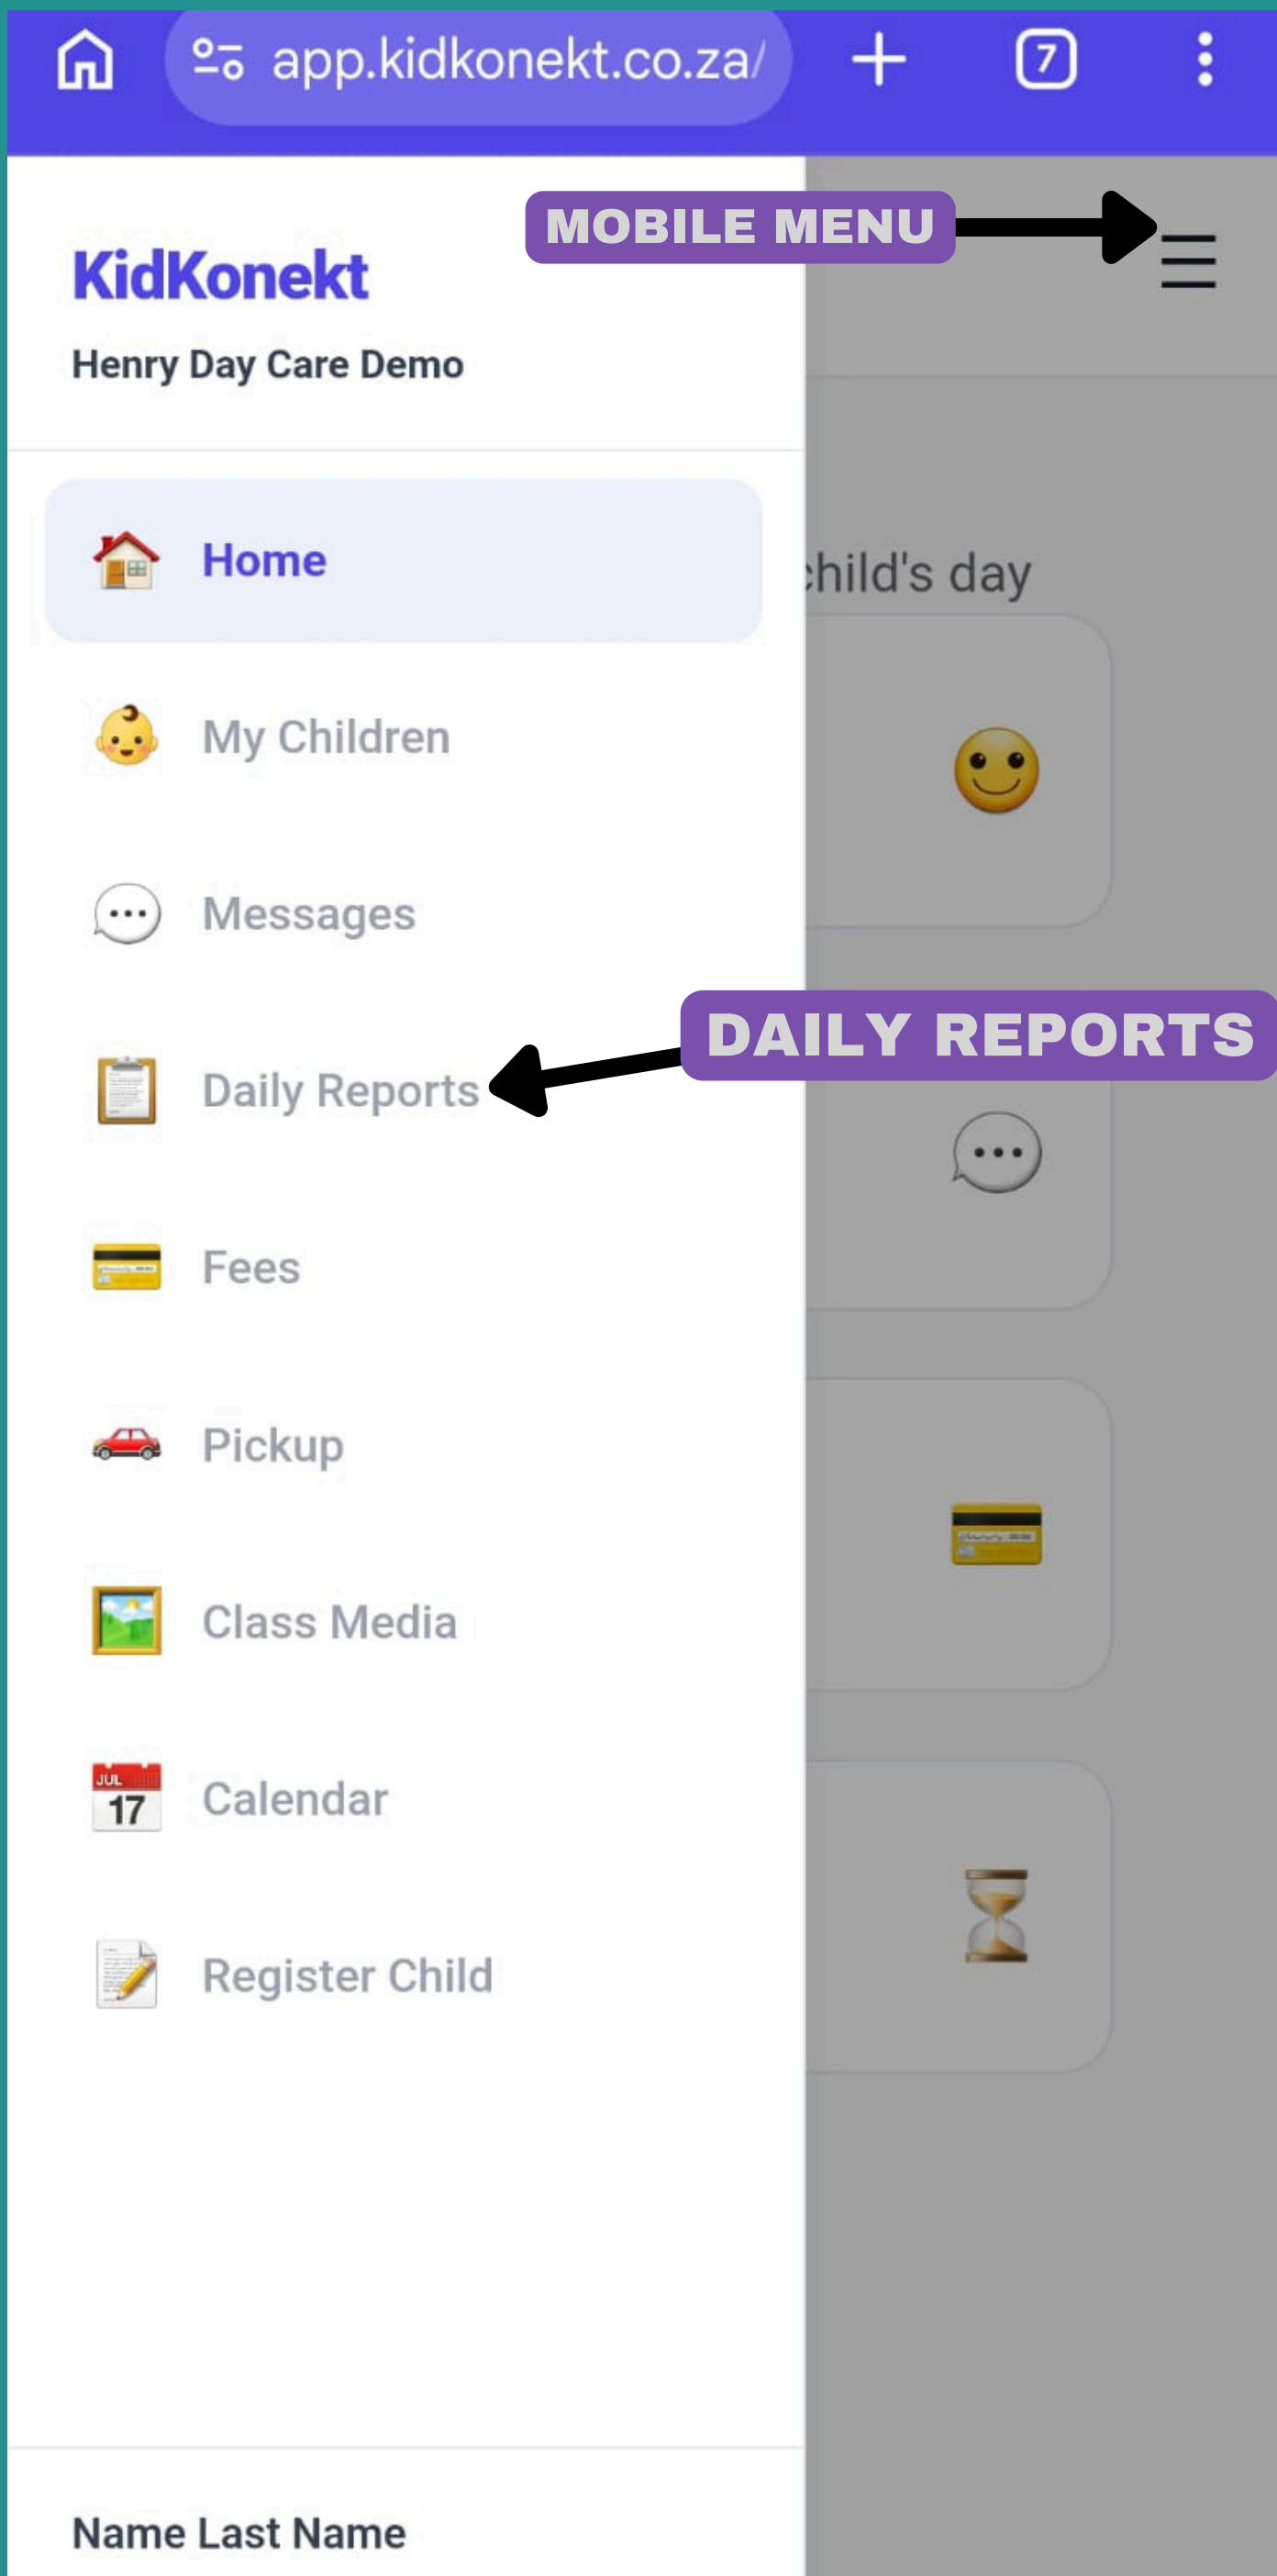

KidKonekt
Stronger connections. Safer childcare.

MOBILE MENU OPTIONS CHOOSE DAILY REPORTS