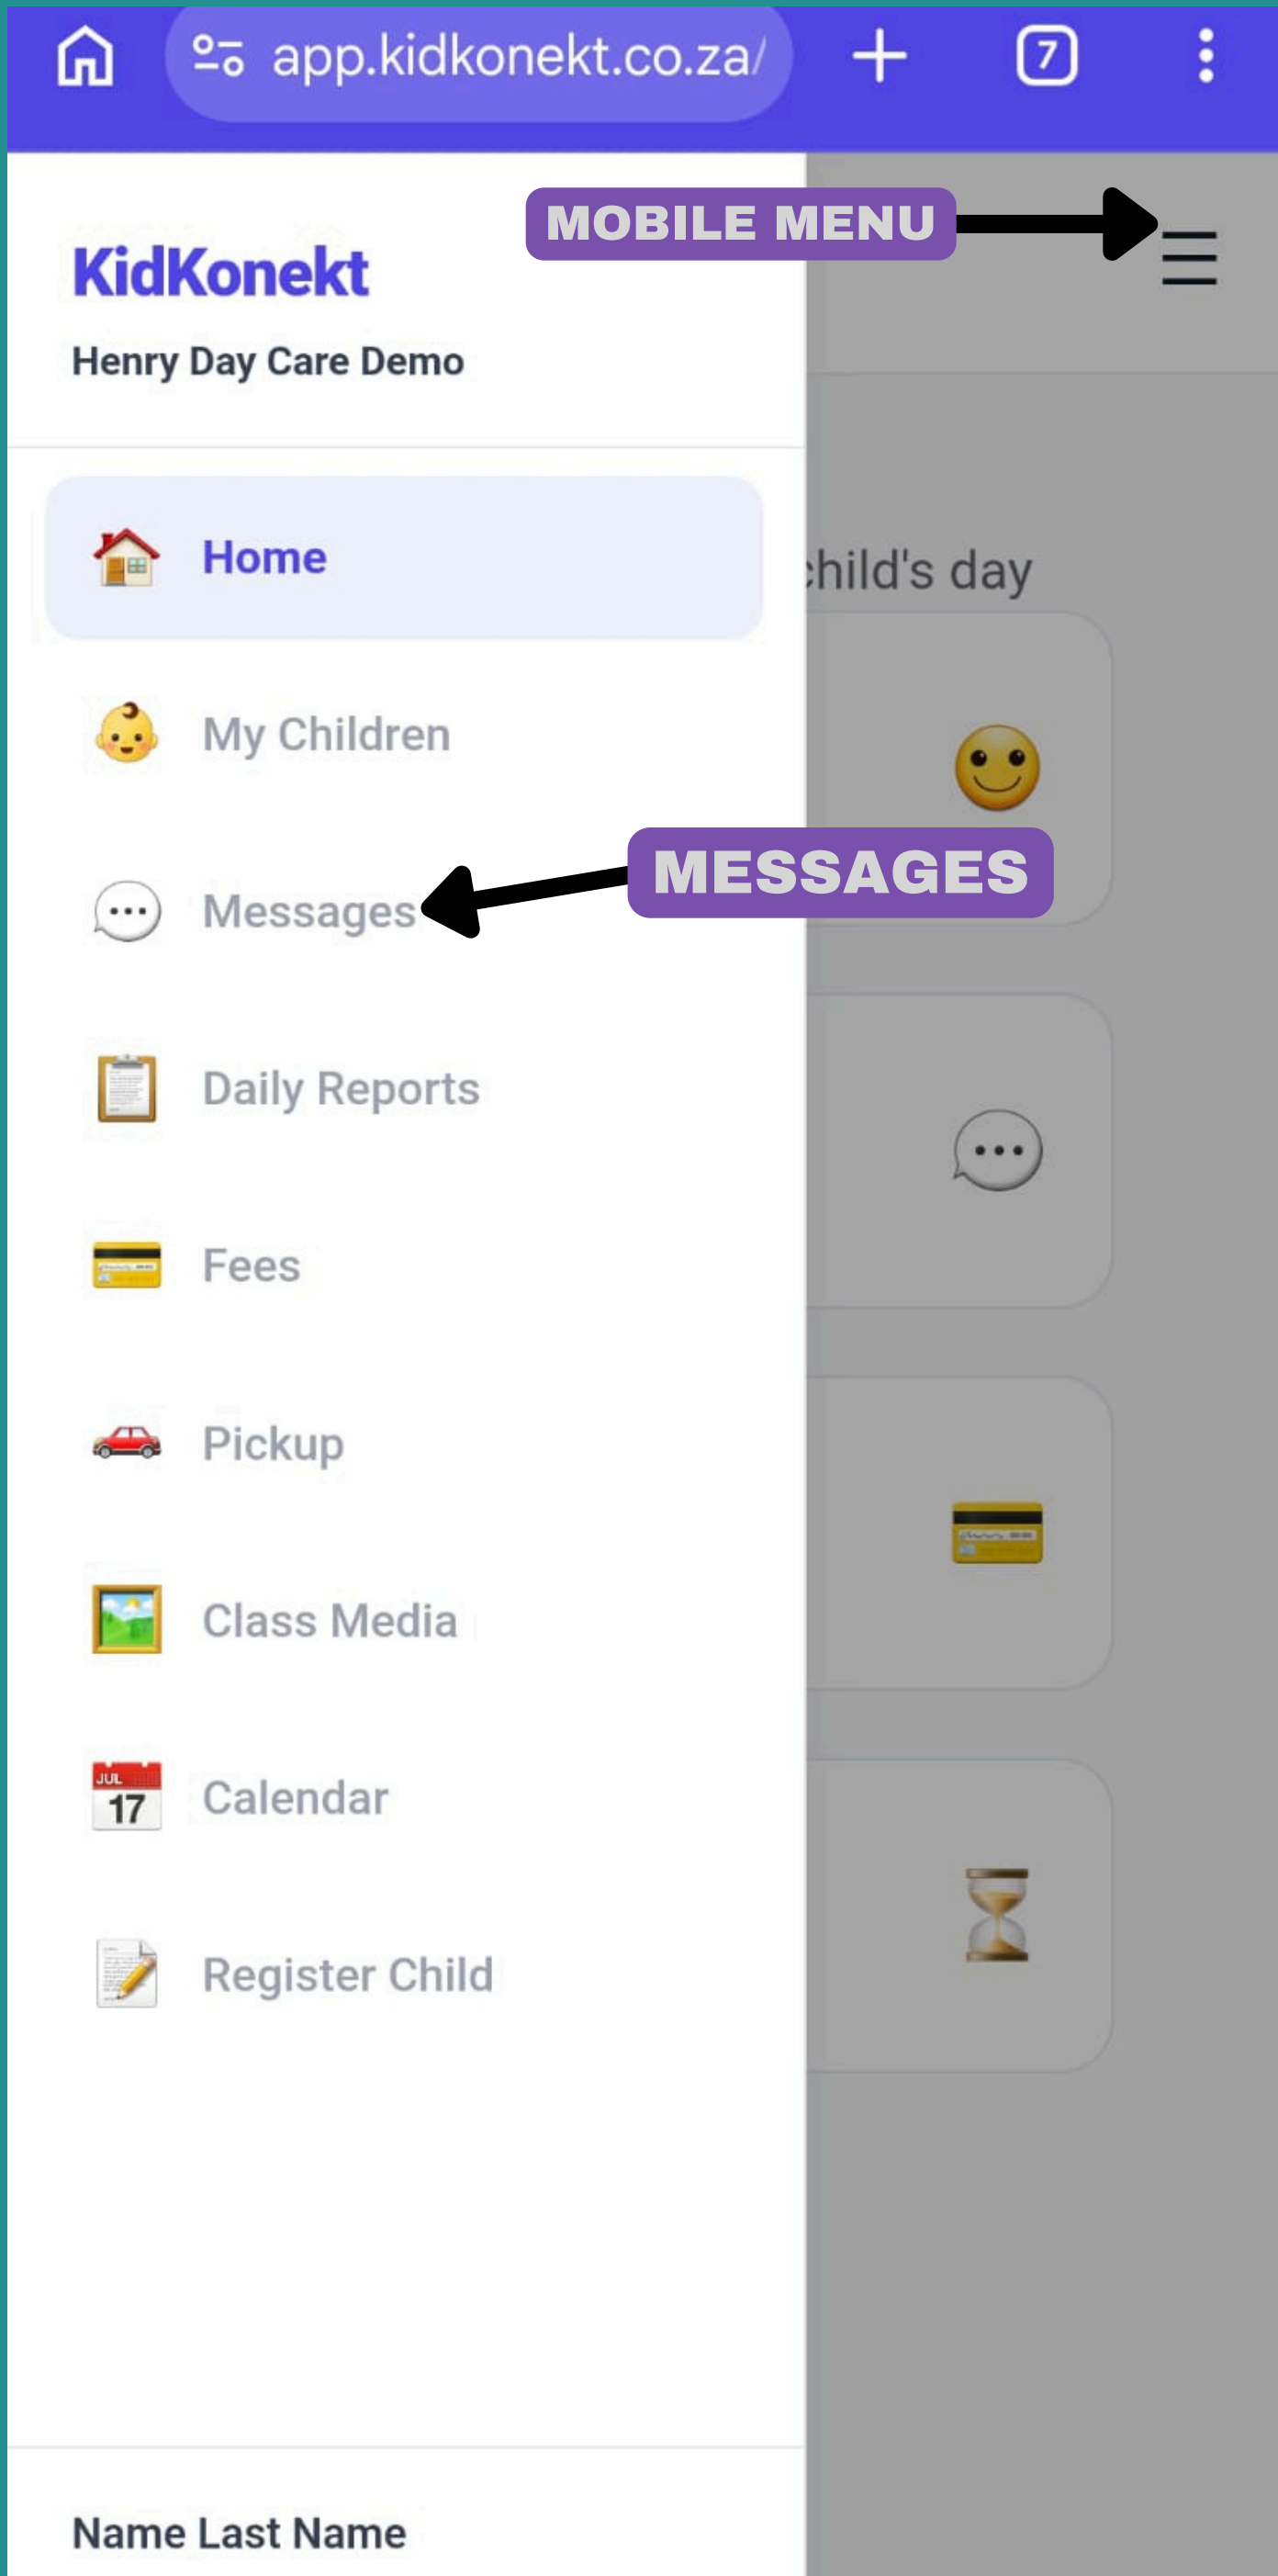

≡

*Every Moment. Every
Milestone.*

**The All-In-One
Day Care
Management
System**

Get Started Free

App Login 

**CLICK ON THE
APP LOGIN**

LOGIN

Welcome back! Please login to your account.

EMAIL

Email Address

PASSWORD

Password

[Forgot Password?](#)

Login

or

[Register my Child](#)

Don't have a daycare? [Register here](#)

KidKonekt
Stronger connections. Safer childcare.

MOBILE MENU OPTIONS CHOOSE MESSAGES

KidKonekt
Stronger connections. Safer child.

START A NEW CONVERSATION

app.kidkonekt.co.za/